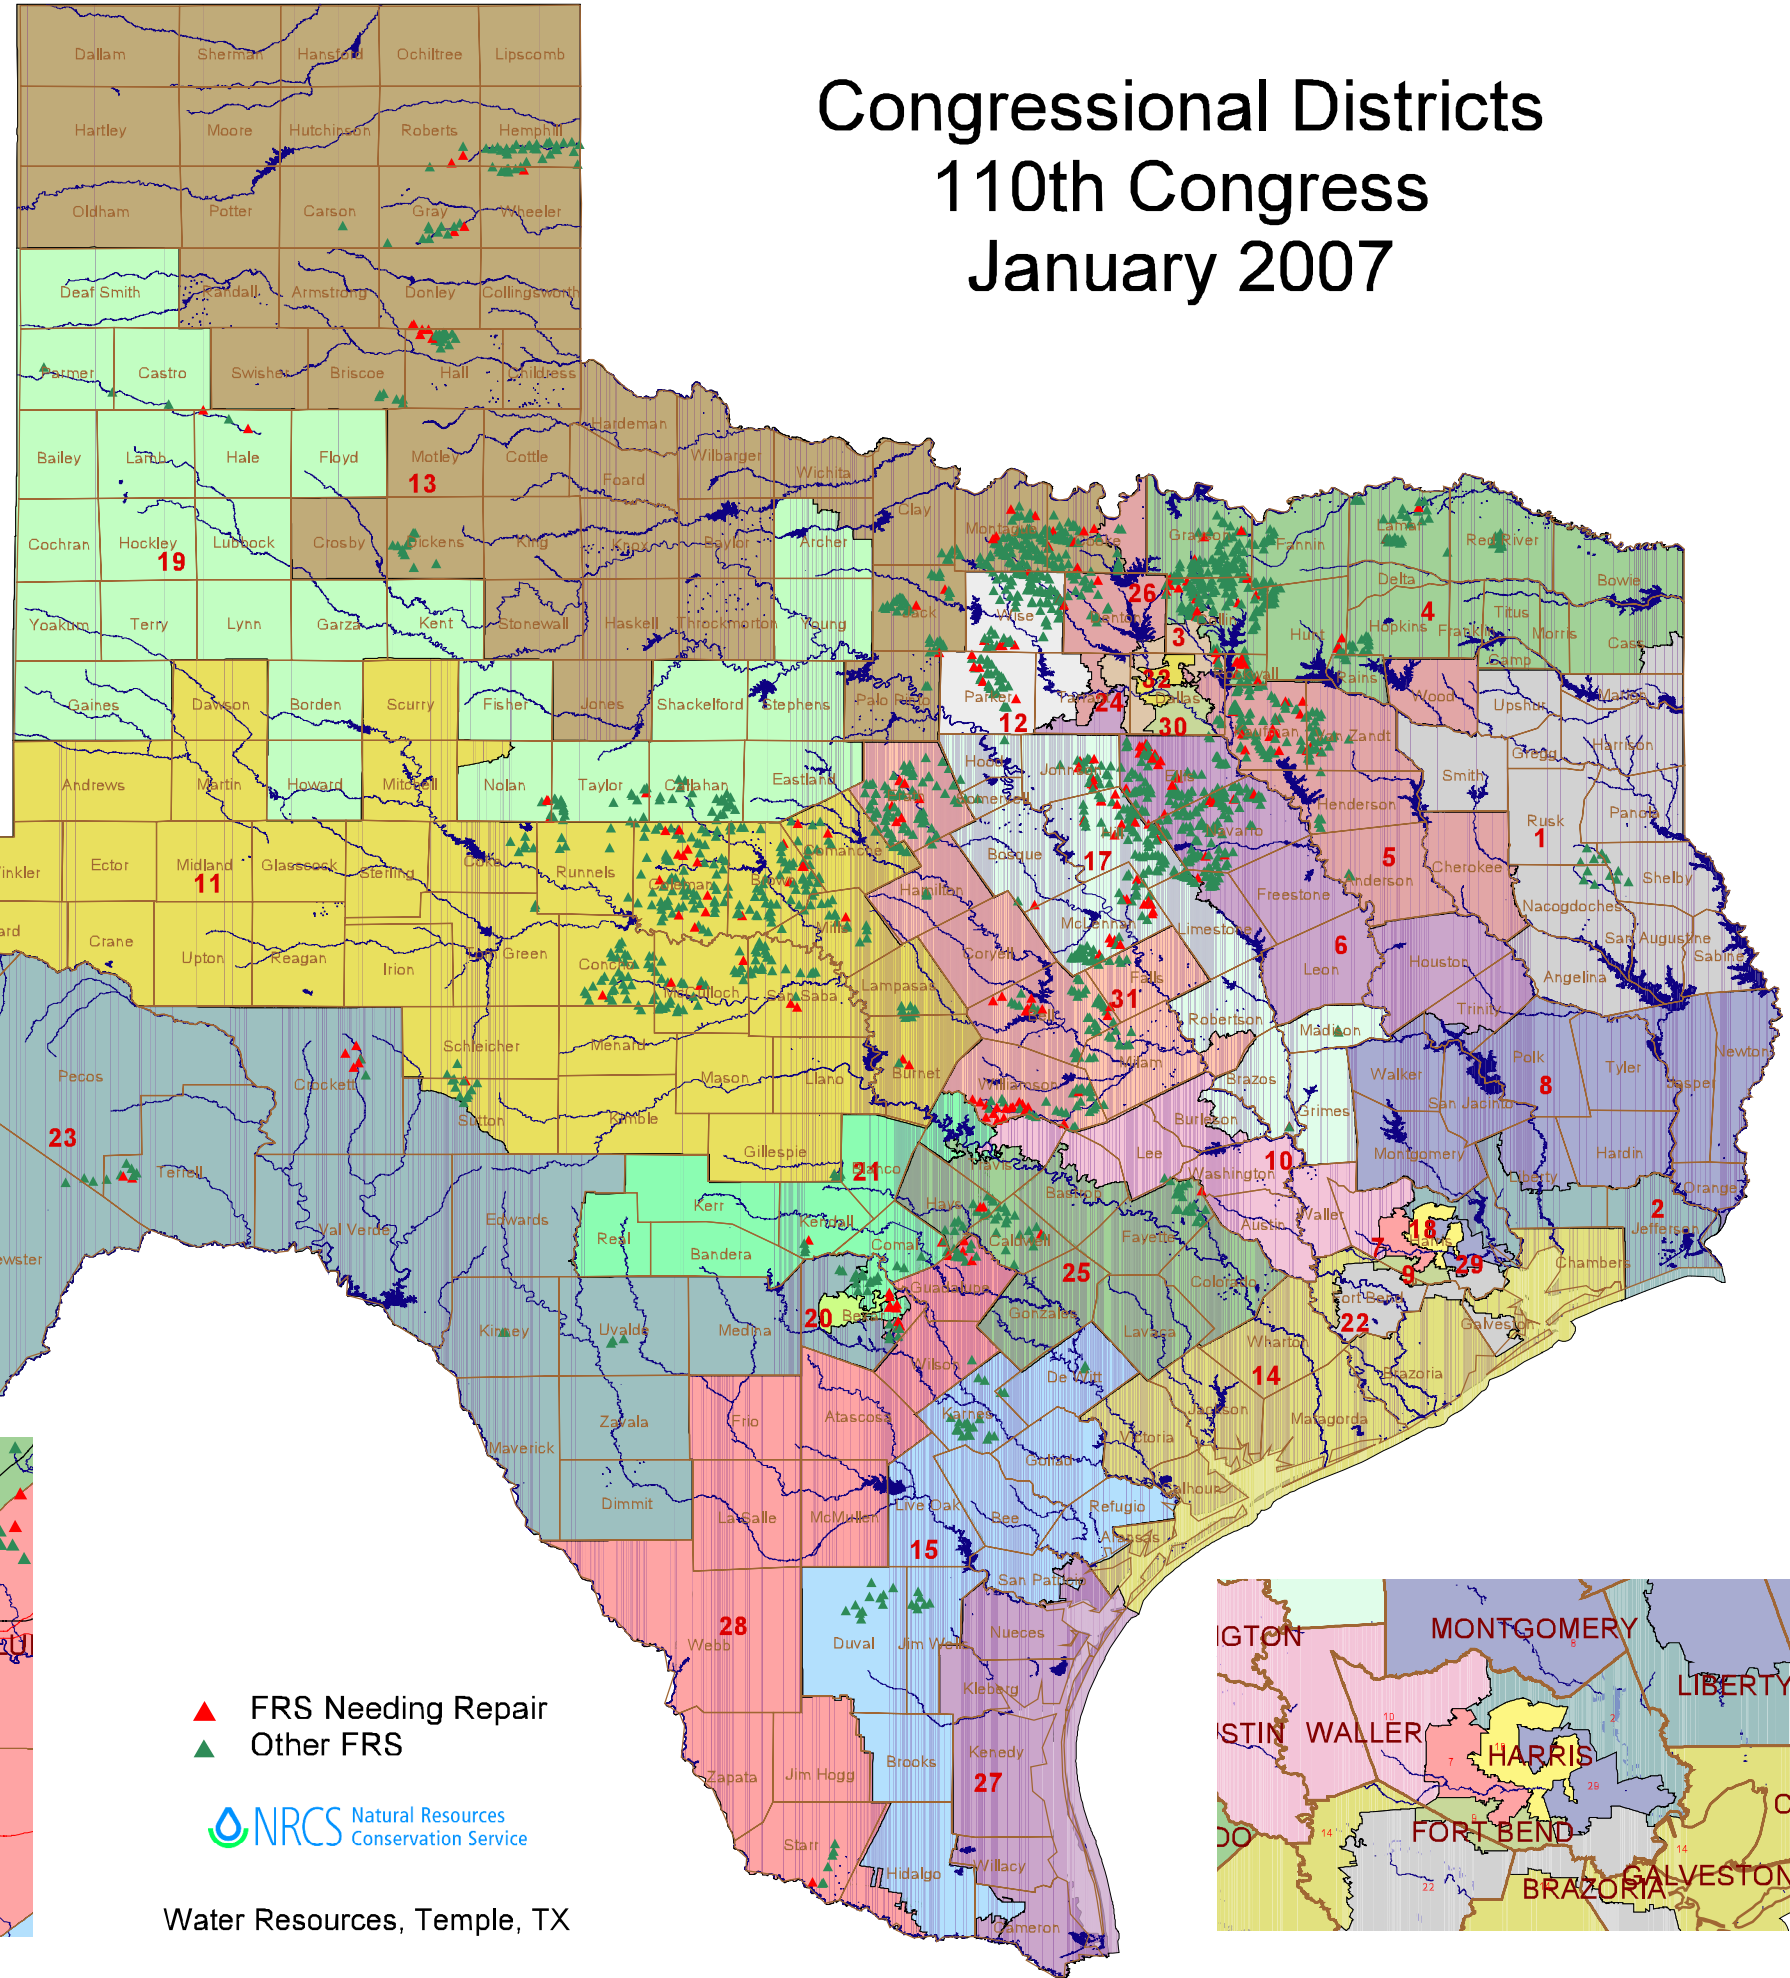

# Congressional Districts 110th Congress January 2007

Louis Gohmert	1
Ted Poe	2
Sam Johnson	3
Ralph M. Hall	4
Jeb Hensarling	5
Joe L. Barton	6
John Culberson	7
Kevin Brady	8
Al Green	9
Michael McCaul	10
K. Michael Conaway	11
Kay Granger	12
William M. "Mac" Thornberry	13
Ron Paul	14
Ruben Hinojosa	15
Silvestre Reyes	16
Chet Edwards	17
Sheila Jackson-Lee	18
Randy Neugebauer	19
Charles A. Gonzalez	20
Lamar Smith	21
Nicholas V. "Nick" Lampson	22
Ciro Rodriguez	23
Kenny Marchant	24
Lloyd Doggett	25
Michael C. Burgess	26
Solomon P. Ortiz	27
Henry R. Cuellar	28
Gene Green	29
Eddie Bernice Johnson	30
John R. Carter	31
Pete Sessions	32

▲ FRS Needing Repair  
▲ Other FRS

Water Resources, Temple, TX