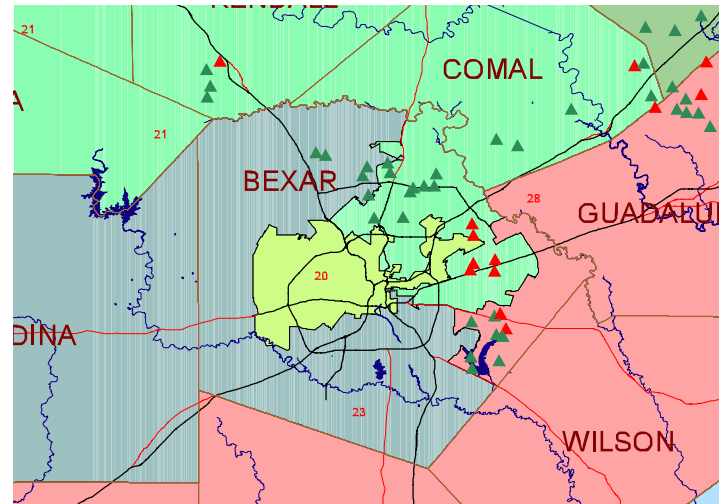

# Congressional Districts 110th Congress January 2007

Louis Gohmert	1
Ted Poe	2
Sam Johnson	3
Ralph M. Hall	4
Jeb Hensarling	5
Joe L. Barton	6
John Culberson	7
Kevin Brady	8
Al Green	9
Michael McCaul	10
K. Michael Conaway	11
Kay Granger	12
William M. "Mac" Thornberry	13
Ron Paul	14
Ruben Hinojosa	15
Silvestre Reyes	16
Chet Edwards	17
Sheila Jackson-Lee	18
Randy Neugebauer	19
Charles A. Gonzalez	20
Lamar Smith	21
Nicholas V. "Nick" Lampson	22
Ciro Rodriguez	23
Kenny Marchant	24
Lloyd Doggett	25
Michael C. Burgess	26
Solomon P. Ortiz	27
Henry R. Cuellar	28
Gene Green	29
Eddie Bernice Johnson	30
John R. Carter	31
Pete Sessions	32

▲ FRS Needing Repair  
▲ Other FRS

Water Resources, Temple, TX