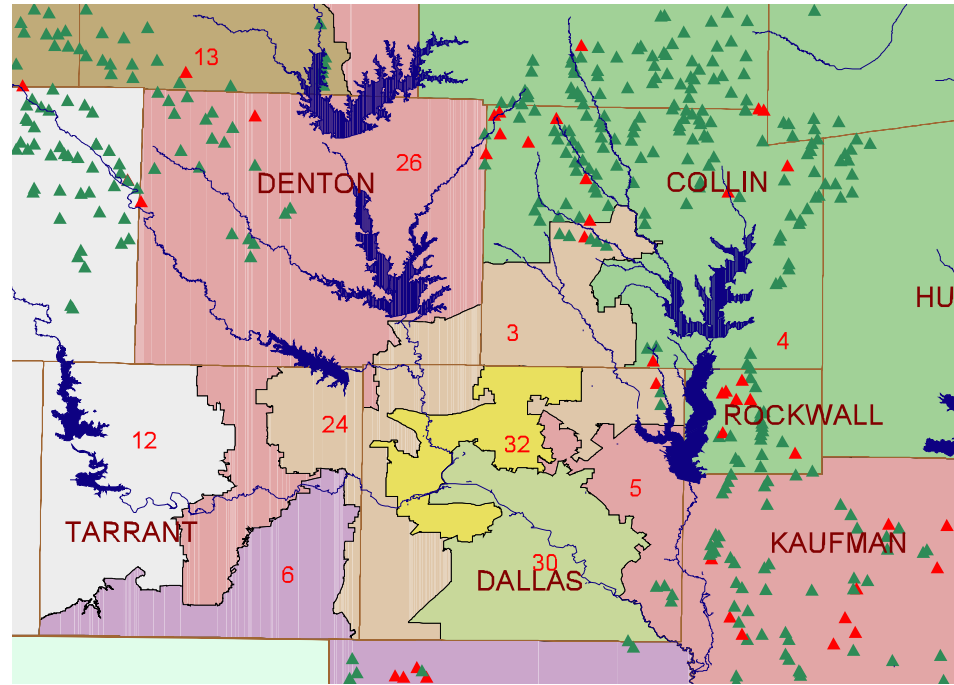

# Congressional Districts 110th Congress January 2007

Louis Gohmert	1
Ted Poe	2
Sam Johnson	3
Ralph M. Hall	4
Jeb Hensarling	5
Joe L. Barton	6
John Culberson	7
Kevin Brady	8
Al Green	9
Michael McCaul	10
K. Michael Conaway	11
Kay Granger	12
William M. "Mac" Thornberry	13
Ron Paul	14
Ruben Hinojosa	15
Silvestre Reyes	16
Chet Edwards	17
Sheila Jackson-Lee	18
Randy Neugebauer	19
Charles A. Gonzalez	20
Lamar Smith	21
Nicholas V. "Nick" Lampson	22
Ciro Rodriguez	23
Kenny Marchant	24
Lloyd Doggett	25
Michael C. Burgess	26
Solomon P. Ortiz	27
Henry R. Cuellar	28
Gene Green	29
Eddie Bernice Johnson	30
John R. Carter	31
Pete Sessions	32

▲ FRS Needing Repair  
▲ Other FRS

Water Resources, Temple, TX